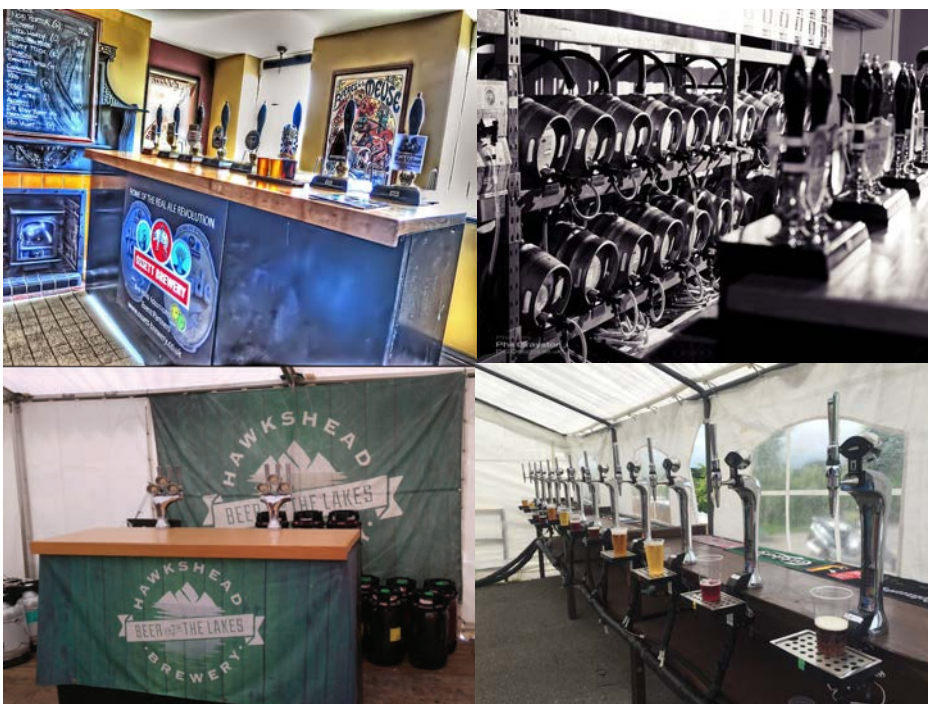

Bars

4' Bar with choice of tops and choice of cladding on the fronts	£50
6' Bar with choice of tops and choice of cladding on the fronts	£75
8' Bar with choice of tops and choice of cladding on the fronts	£100